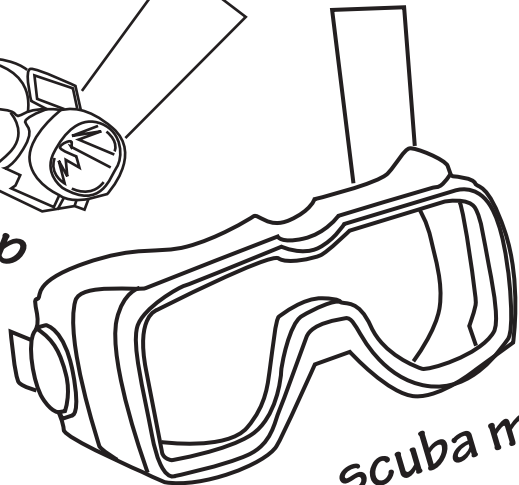

# Color Karma and her adventure gear!

pith helmet

magnifying glass

use scissors to cut out gear - fold tabs to help hold in place!

head lamp

scuba mask

climbing rope

binoculars