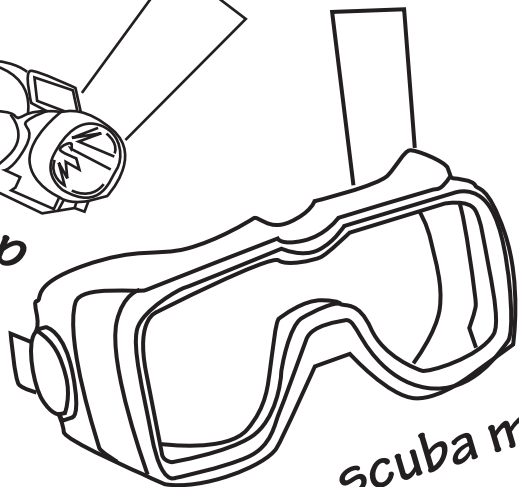

# Color Karma and her adventure gear!

pith helmet

magnifying glass

use scissors to cut out gear - fold tabs to help hold in place!

head lamp

scuba mask

climbing rope

binoculars