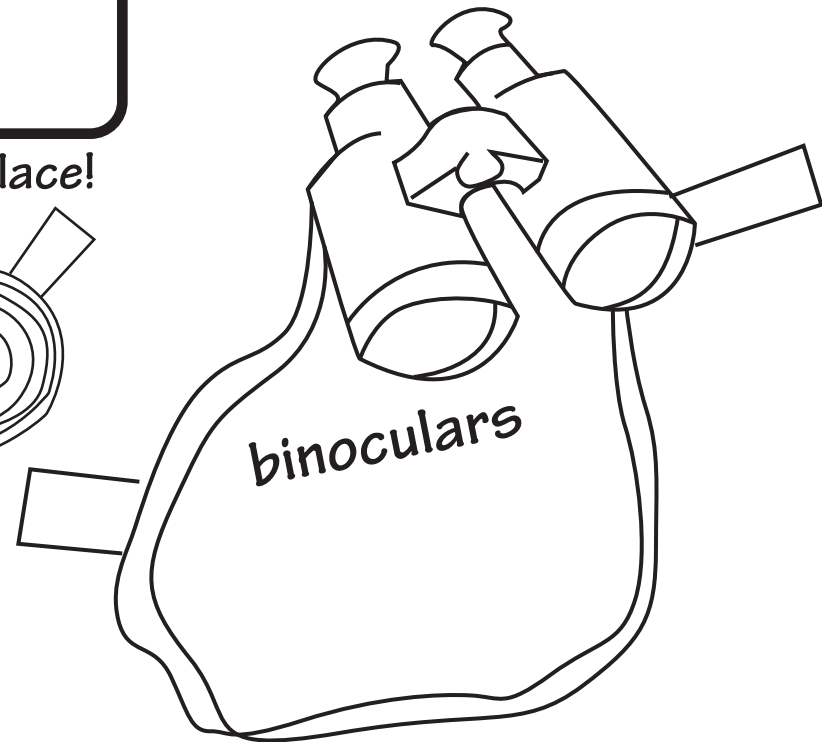

# Color Karma and her adventure gear!

pith helmet

magnifying glass

use scissors to cut out gear - fold tabs to help hold in place!

head lamp

scuba mask

climbing rope

binoculars